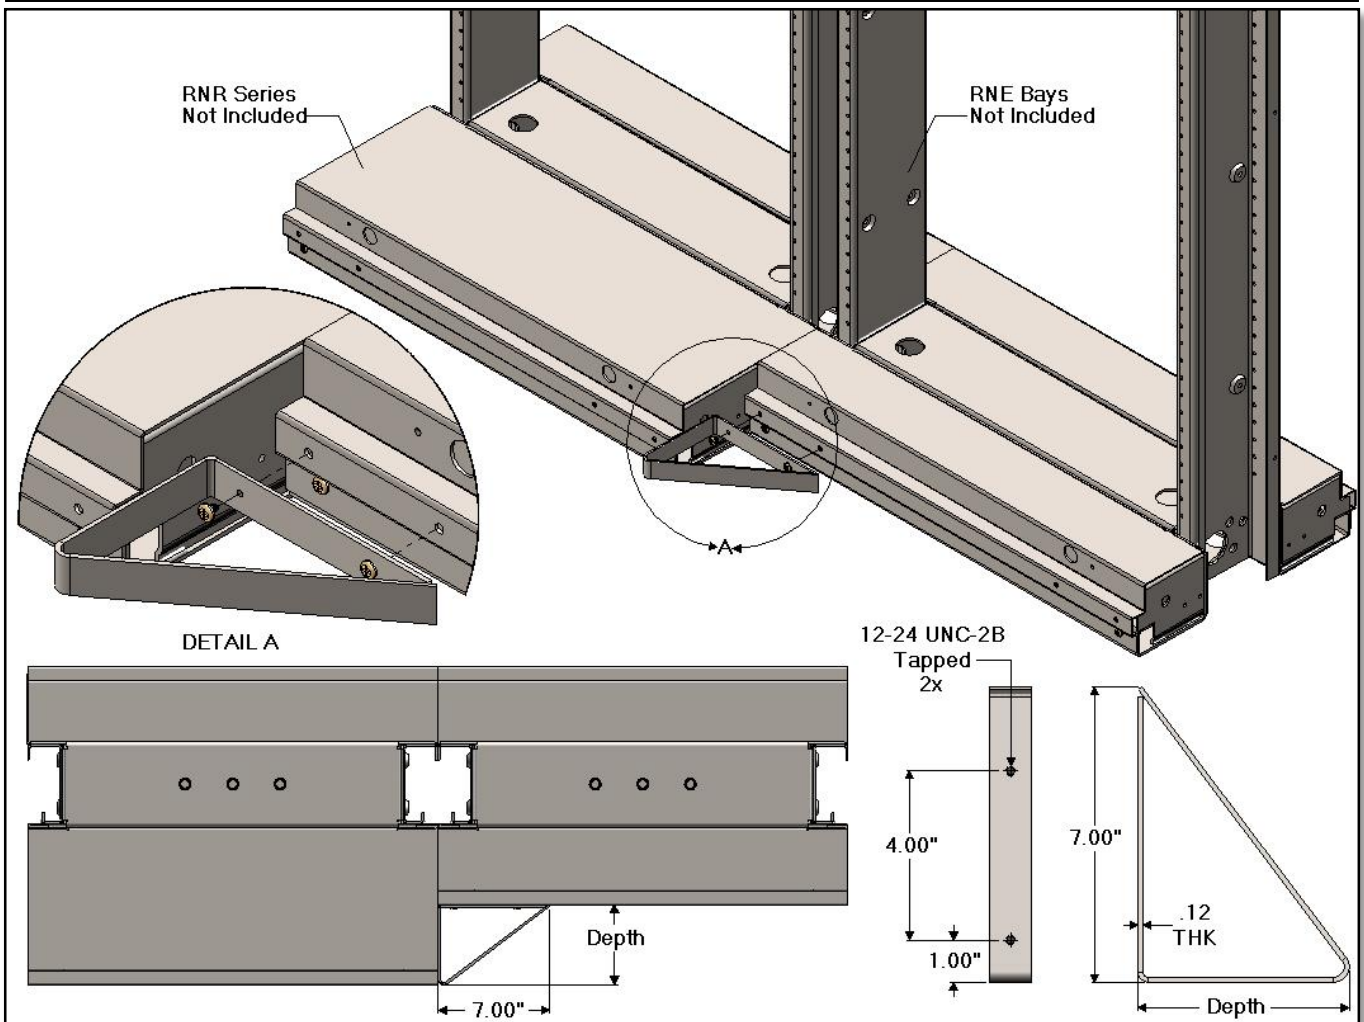

GRA Series - Guard Rail Adapter

GRA Series Guard Rail Adapter	
CSF P/N#	Depth
GRA01xx	1.00"
GRA02xx	2.00"
GRA03xx	3.00"
GRA04xx	4.00"
GRA05xx	5.00"
GRA06xx	6.00"
GRA07xx	7.00"
GRA08xx	8.00"
GRA09xx	9.00"

CSF P/N#	Depth
GRA10xx	10.00"
GRA11xx	11.00"
GRA12xx	12.00"
GRA13xx	13.00"
GRA15xx	15.00"

Notes:

- RNE Bay - Not Included
- RNR Series - Not Included
- Kit includes all mounting hardware.
- Other sizes and finishes available upon request.